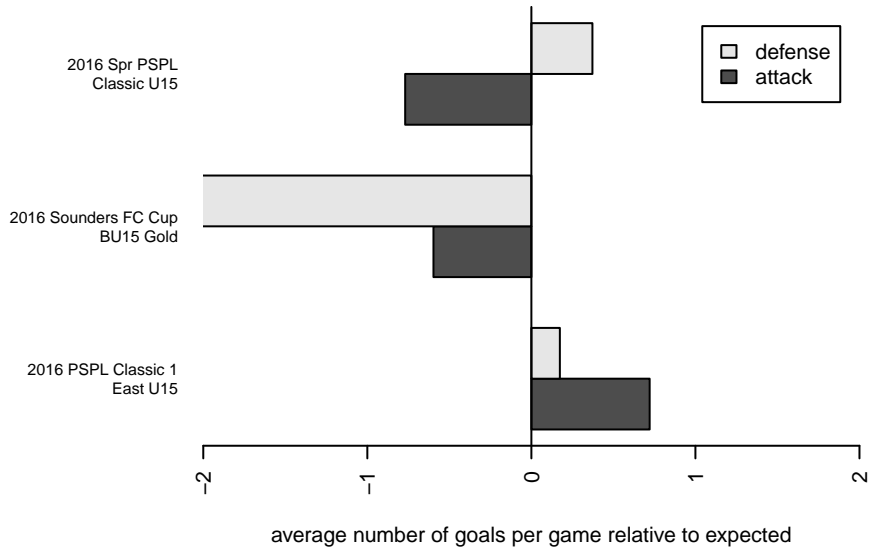

Performance relative to 13 month average