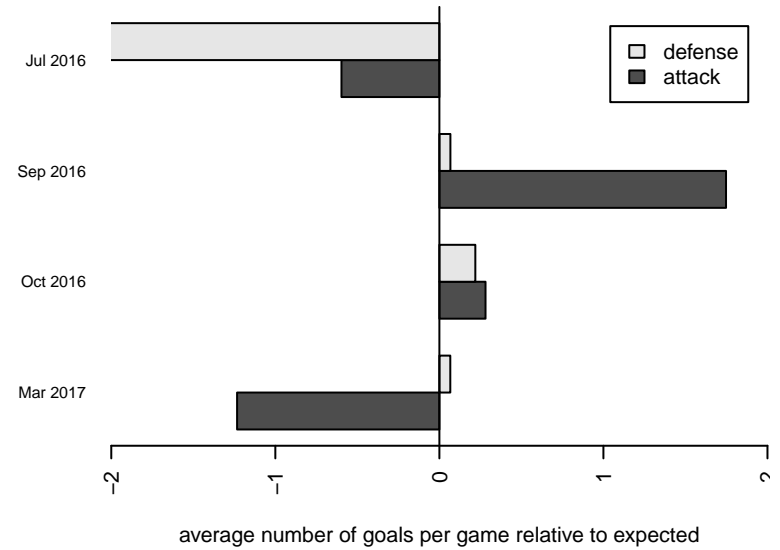

Performance relative to 13 month average