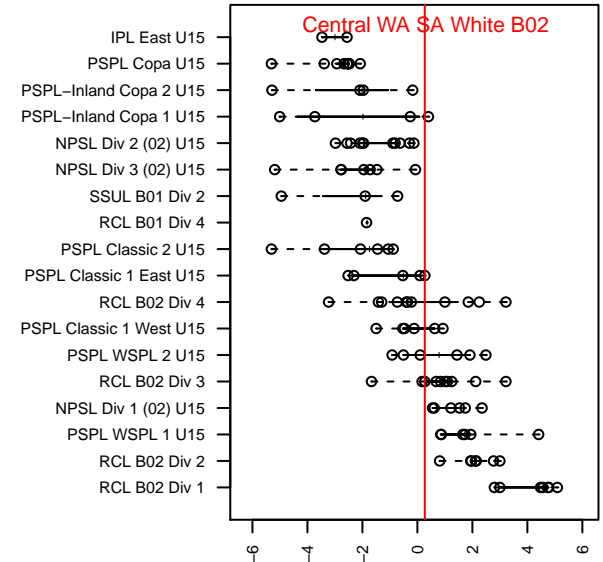

**attack and defense rating
relative to others at age
and all opponents in last 13 months**