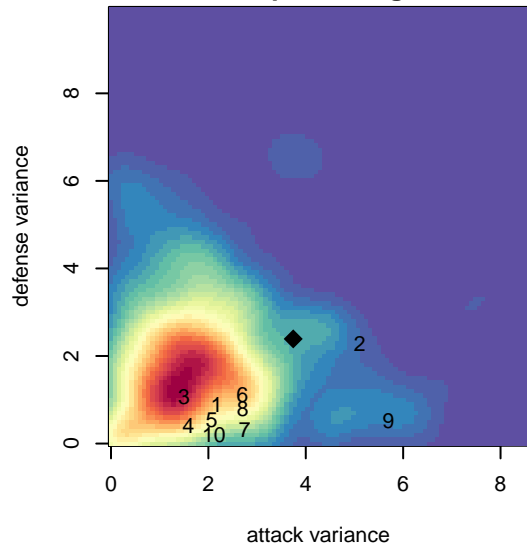

Central WA SA White B02

Central WA Soccer Academy
 Yakima, WA
 B02 total strength=1318
 attack=9.82 defense=3.68
 fall league = PSPL Classic 1 East U15
 spr league = Spr PSPL Classic U15

alt names used:
 CENTRAL WASHINGTON SOUNDERS CWSA
 CWSA B02 White
 CW Sounders B02 White
 CWSA B02 White

Venues played:
 2016 Sounders FC Cup BU15 Gold
 2016 Central WA Super Cup U15 Gold
 2016 PSPL Classic 1 East U15
 2016 Spr PSPL Classic U15

**attack and defense variance (black dot)
relative to other teams
and top 10 in region**