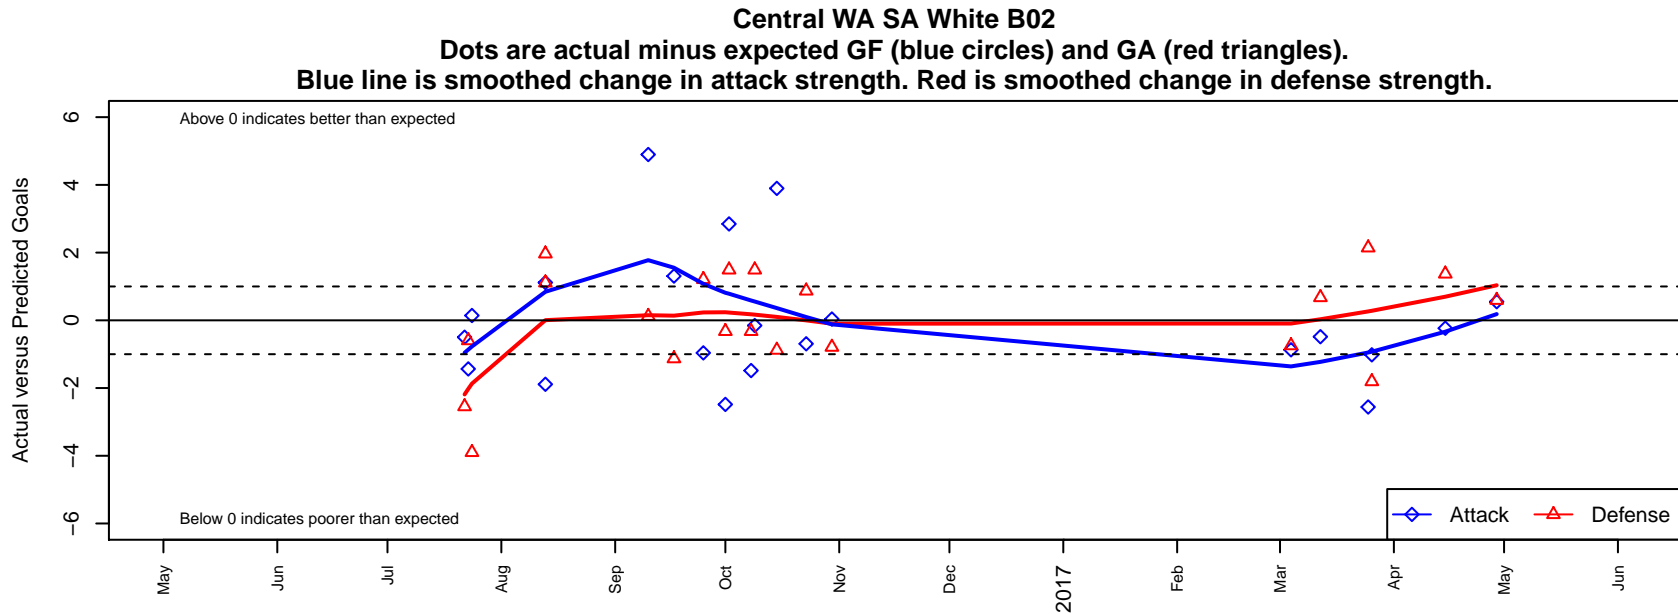

Central WA SA White B02

Central WA Soccer Academy
 Yakima, WA
 B02 total strength=1318
 attack=9.82 defense=3.68
 fall league = PSPL Classic 1 East U15
 spr league = Spr PSPL Classic U15

alt names used:
 CENTRAL WASHINGTON SOUNDERS CWSA
 CWSA B02 White
 CW Sounders B02 White
 CWSA B02 White

Venues played:
 2016 Sounders FC Cup BU15 Gold
 2016 Central WA Super Cup U15 Gold
 2016 PSPL Classic 1 East U15
 2016 Spr PSPL Classic U15

**attack and defense variance (black dot)
relative to other teams
and top 10 in region**